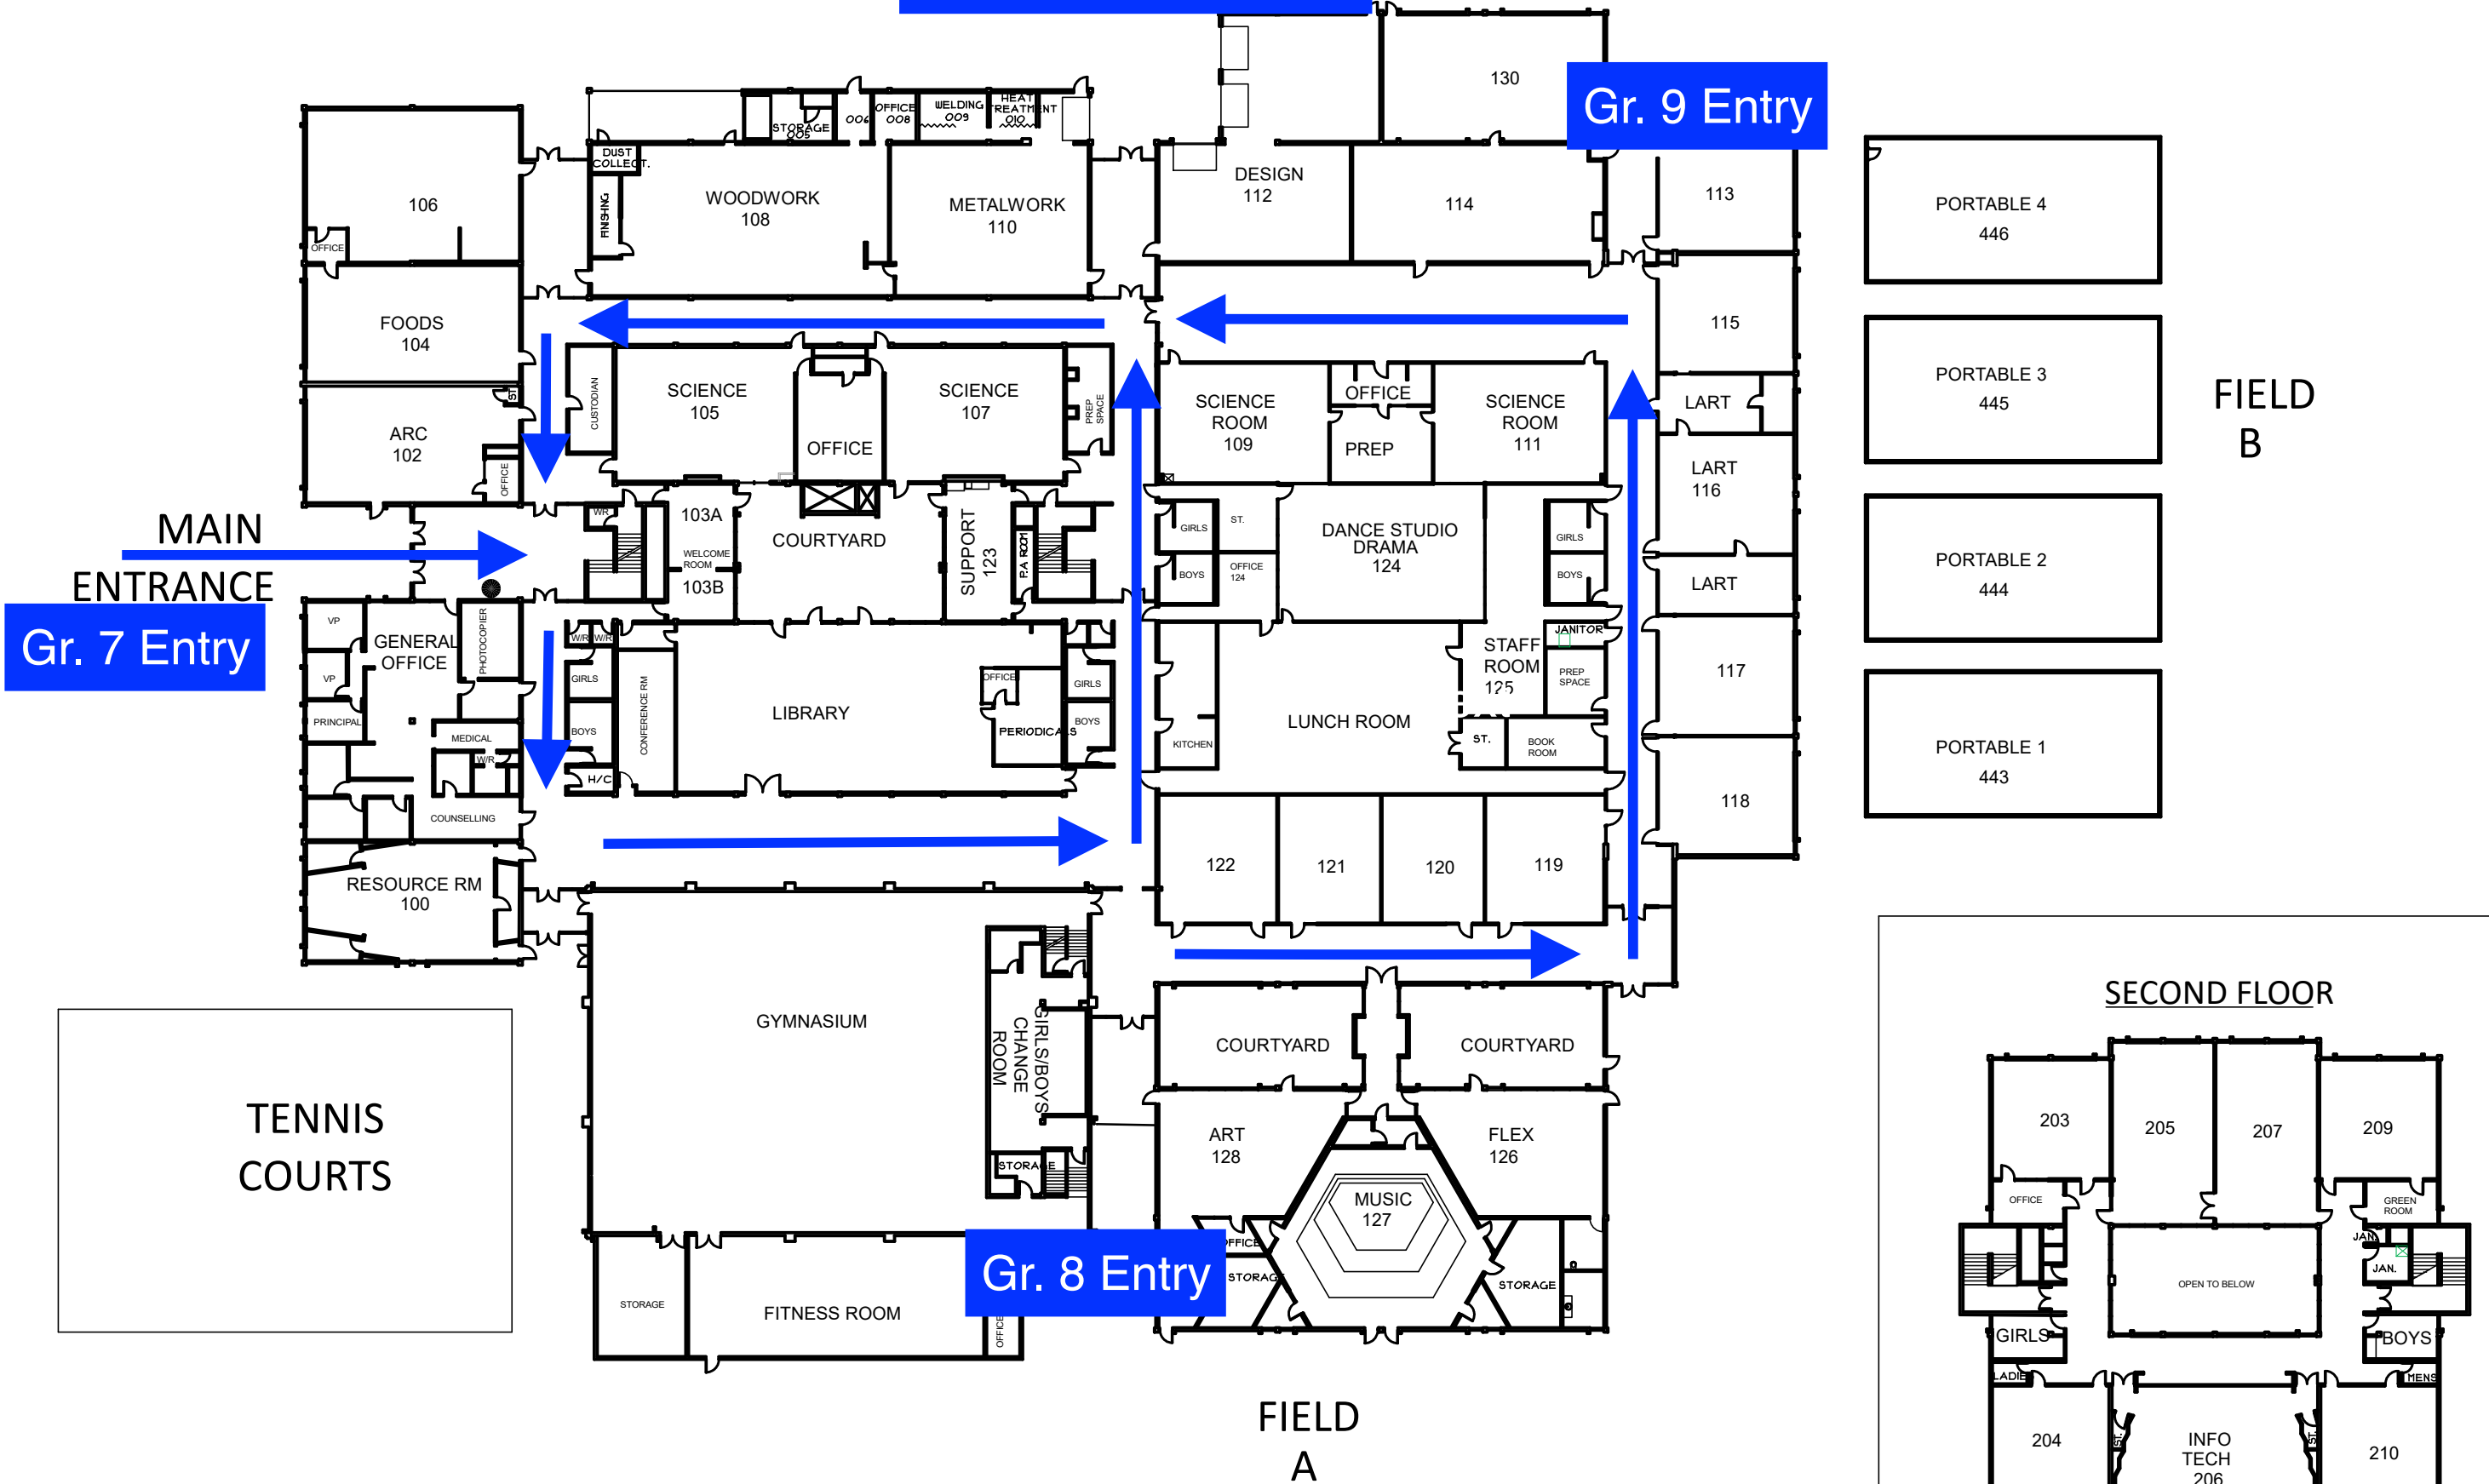

Traffic Flow Diagram September 2021

	
BROCKLEHURST MIDDLE SCHOOL 985 WINDBREAK ROAD KAMLOOPS, BC V2B 5P5 T: 250-376-1232	
TITLE	
DESCRIPTION	
DATE	AUGUST 2021
REVISION	AUGUST 2021