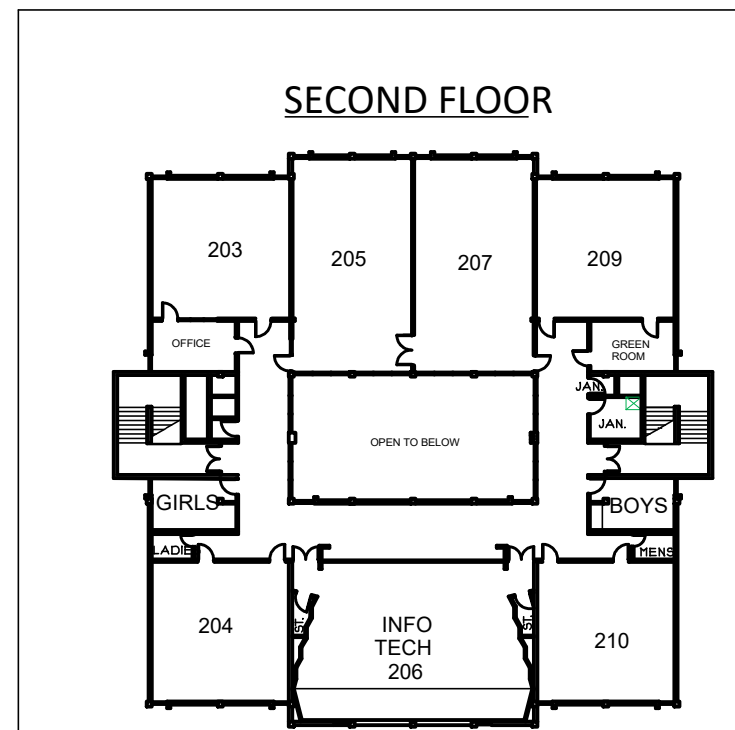

Traffic Flow Diagram September 2021

	
BROCKLEHURST MIDDLE SCHOOL 985 WINDBREAK ROAD KAMLOOPS, BC V2B 5P5 T: 250-376-1232	
TITLE	
DESCRIPTION	
DATE	AUGUST 2021
REVISION	AUGUST 2021